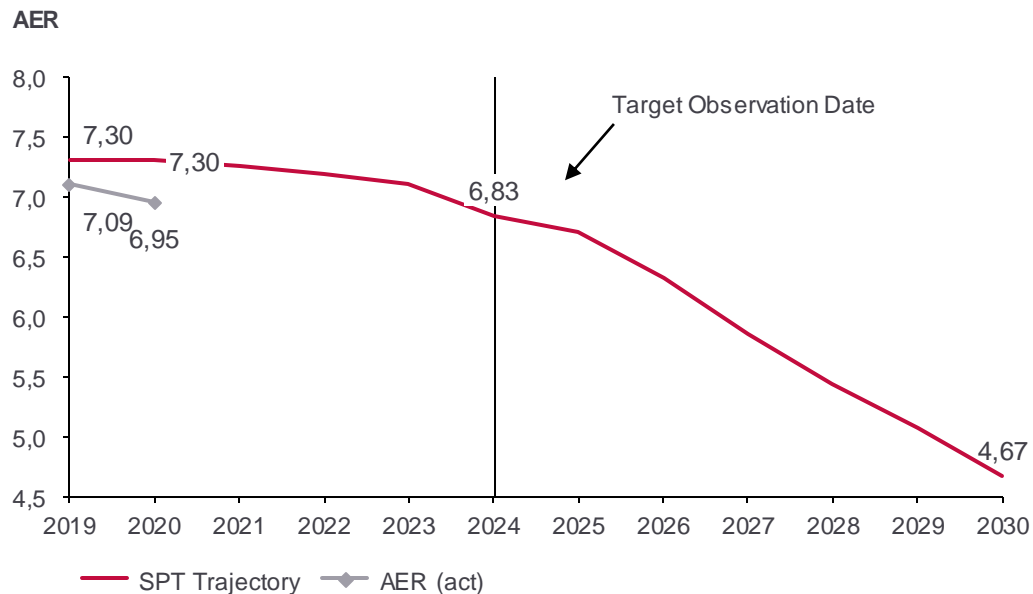

Sustainability-Linked Finance Progress Report

Hamburg, July 2021

In 2020, the AER of Hapag-Lloyd's Owned Fleet amounted for 6.95, which is below the SPT Trajectory of 7.30

Comment

- As part of the Sustainability-Linked Bond Framework we commit ourselves to reduce the CO₂ emission for our Owned Fleet by 60% until 2030 (compared to 2008).
- From 2018 onwards an annual Sustainability Performance Target ("SPT") Trajectory has been drawn which will result in achieving the 60% reduction target in 2030.
- In 2020, the AER of our Owned Fleet amounted for 6.95, which is below the SPT Trajectory of 7.30.
- The calculation of the AER has been verified by external classification society DNV (pls. see separate confirmation).
- We confirm that for 2020 the respective IMO DCS Statements of Compliance for fuel oil consumption reporting have been issued for all vessels of our Owned Fleet.