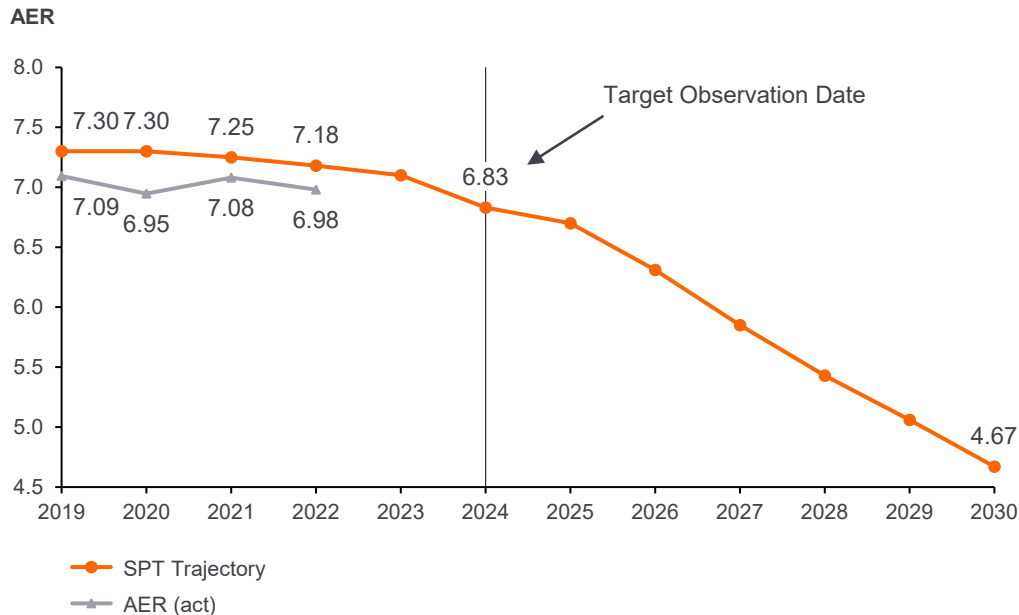

Sustainability-Linked Finance Progress Report

Hamburg, July 2023

In 2022, the AER of Hapag-Lloyd's owned fleet amounted for 6.98, which is below the SPT Trajectory of 7.18

COMMENT

- As part of the Sustainability-Linked Bond Framework we commit ourselves to reduce the CO₂ emission for our owned fleet by 60% until 2030 (compared to 2008)
- From 2018 onwards an annual Sustainability Performance Target ("SPT") Trajectory has been drawn which will result in achieving the 60% reduction target in 2030
- In 2022, the Average Efficiency Ratio ("AER") of our owned fleet amounted for 6.98, which is below the SPT Trajectory of 7.18
- The calculation of the AER has been verified by external classification society DNV (pls. see separate confirmation)
- We confirm that for 2022 the respective IMO DCS Statements of Compliance for fuel oil consumption reporting have been issued for all vessels of our owned fleet