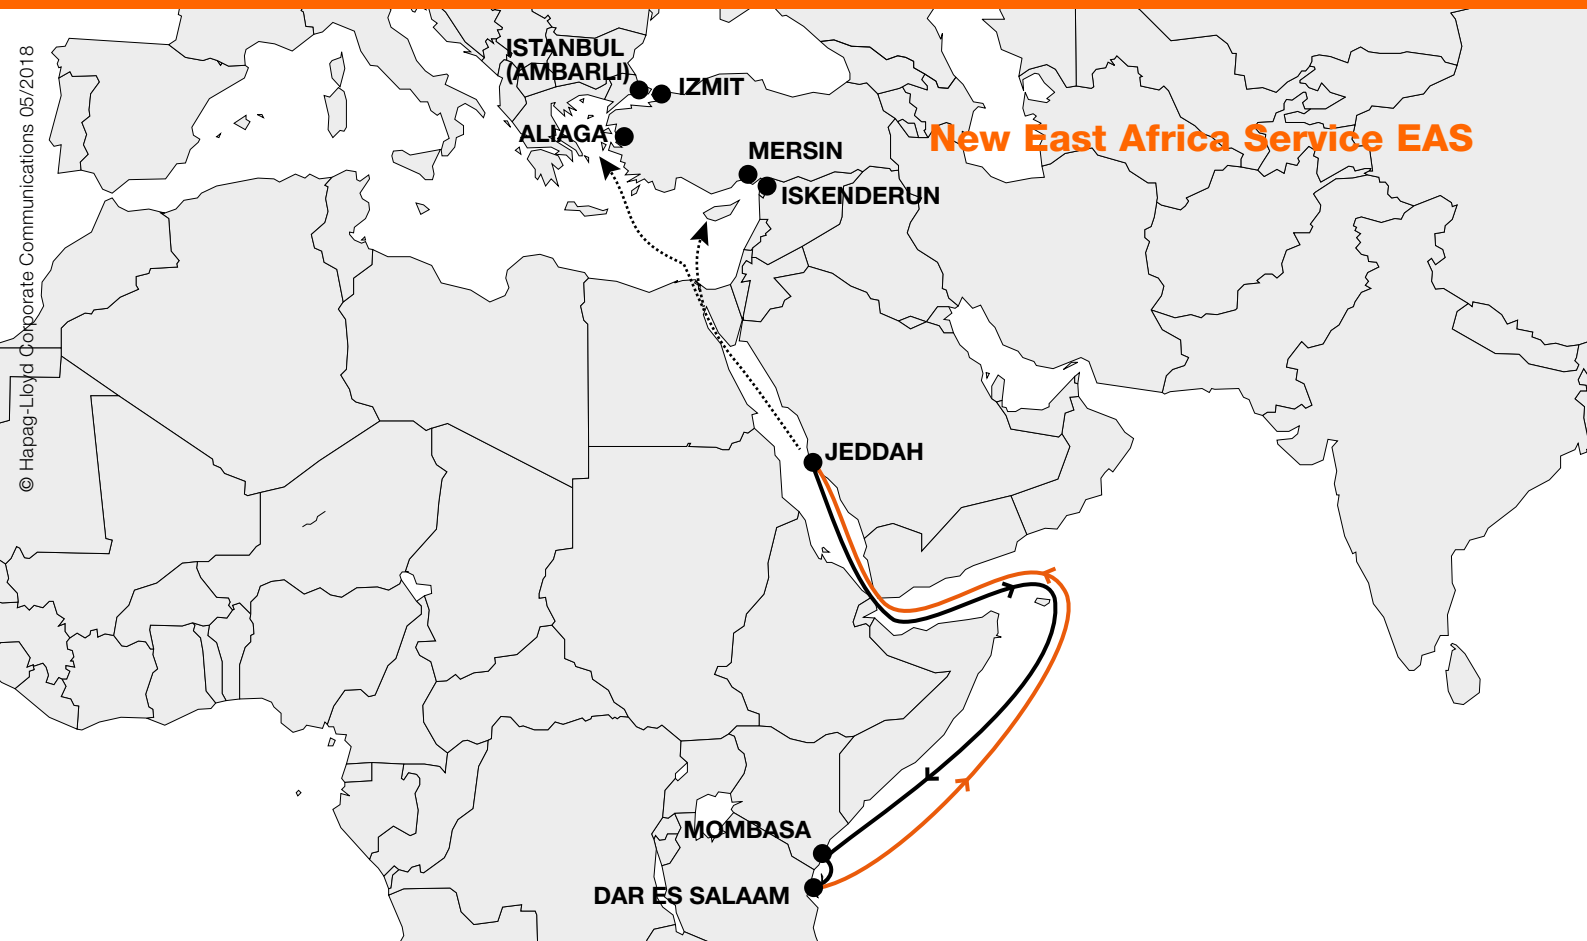

Your cargo - our passion Now also in East Africa

EAS connecting Turkey to East Africa via Jeddah

Our Offer

- Weekly direct connection between Jeddah (Saudi Arabia), Mombasa (Kenya) and Dar es Salaam (Tanzania)
- Global connectivity to Hapag-Lloyd's comprehensive network of mainliner services via the port of Jeddah
- Competitive lead times to and from Istanbul, Izmit, Aliaga, Mersin and Iskenderun with two weekly sailings (GEM & MD3) connecting Turkey to Jeddah
- Wide range of hinterland connections to and from Burundi, Congo D.R., Malawi, Rwanda, South Sudan, Uganda and Zambia via the gateways of Mombasa and Dar es Salaam
- Local expertise with a wide network of Hapag-Lloyd offices and an exclusive agency network
- Hapag-Lloyd's well-known and high-quality customer service
- High reefer plug capacity
- Wide range of specialized equipment

Your Benefit

Hapag-Lloyd links your customers, suppliers and production facilities locally and globally

Reduced costs due to improved supply chain integrity

- Flexible and reliable cargo delivery with two weekly sailings from Turkey to Jeddah
- Comprehensive network to provide more possibilities for your business
- Better stock and warehouse management enabling a lower inventory buffer
- One service provider responsible for all your transportation needs

SOUTHBOUND*	Mombasa (Fri)	Dar es Salaam (Wed)
Jeddah (Mon)	9	12

Frequency: weekly

NORTHBOUND*	Jeddah (Mon)
Jeddah (Mon)	16
Dar es Salaam (Fri)	13

Frequency: weekly

FROM*	to Mombasa	to Dar es Salaam
Istanbul (Ambarli)	26	29
Izmit	24	27
Aliaga	23	24
Mersin	18	21
Iskenderun	18	25

Frequency: weekly

TO*	to Mombasa	to Dar es Salaam
Istanbul (Ambarli)	34	31
Izmit	33	30
Aliaga	35	32
Mersin	29	26
Iskenderun	38	35

Frequency: weekly

*All above mentioned transit times, departure/arrival days are estimates.