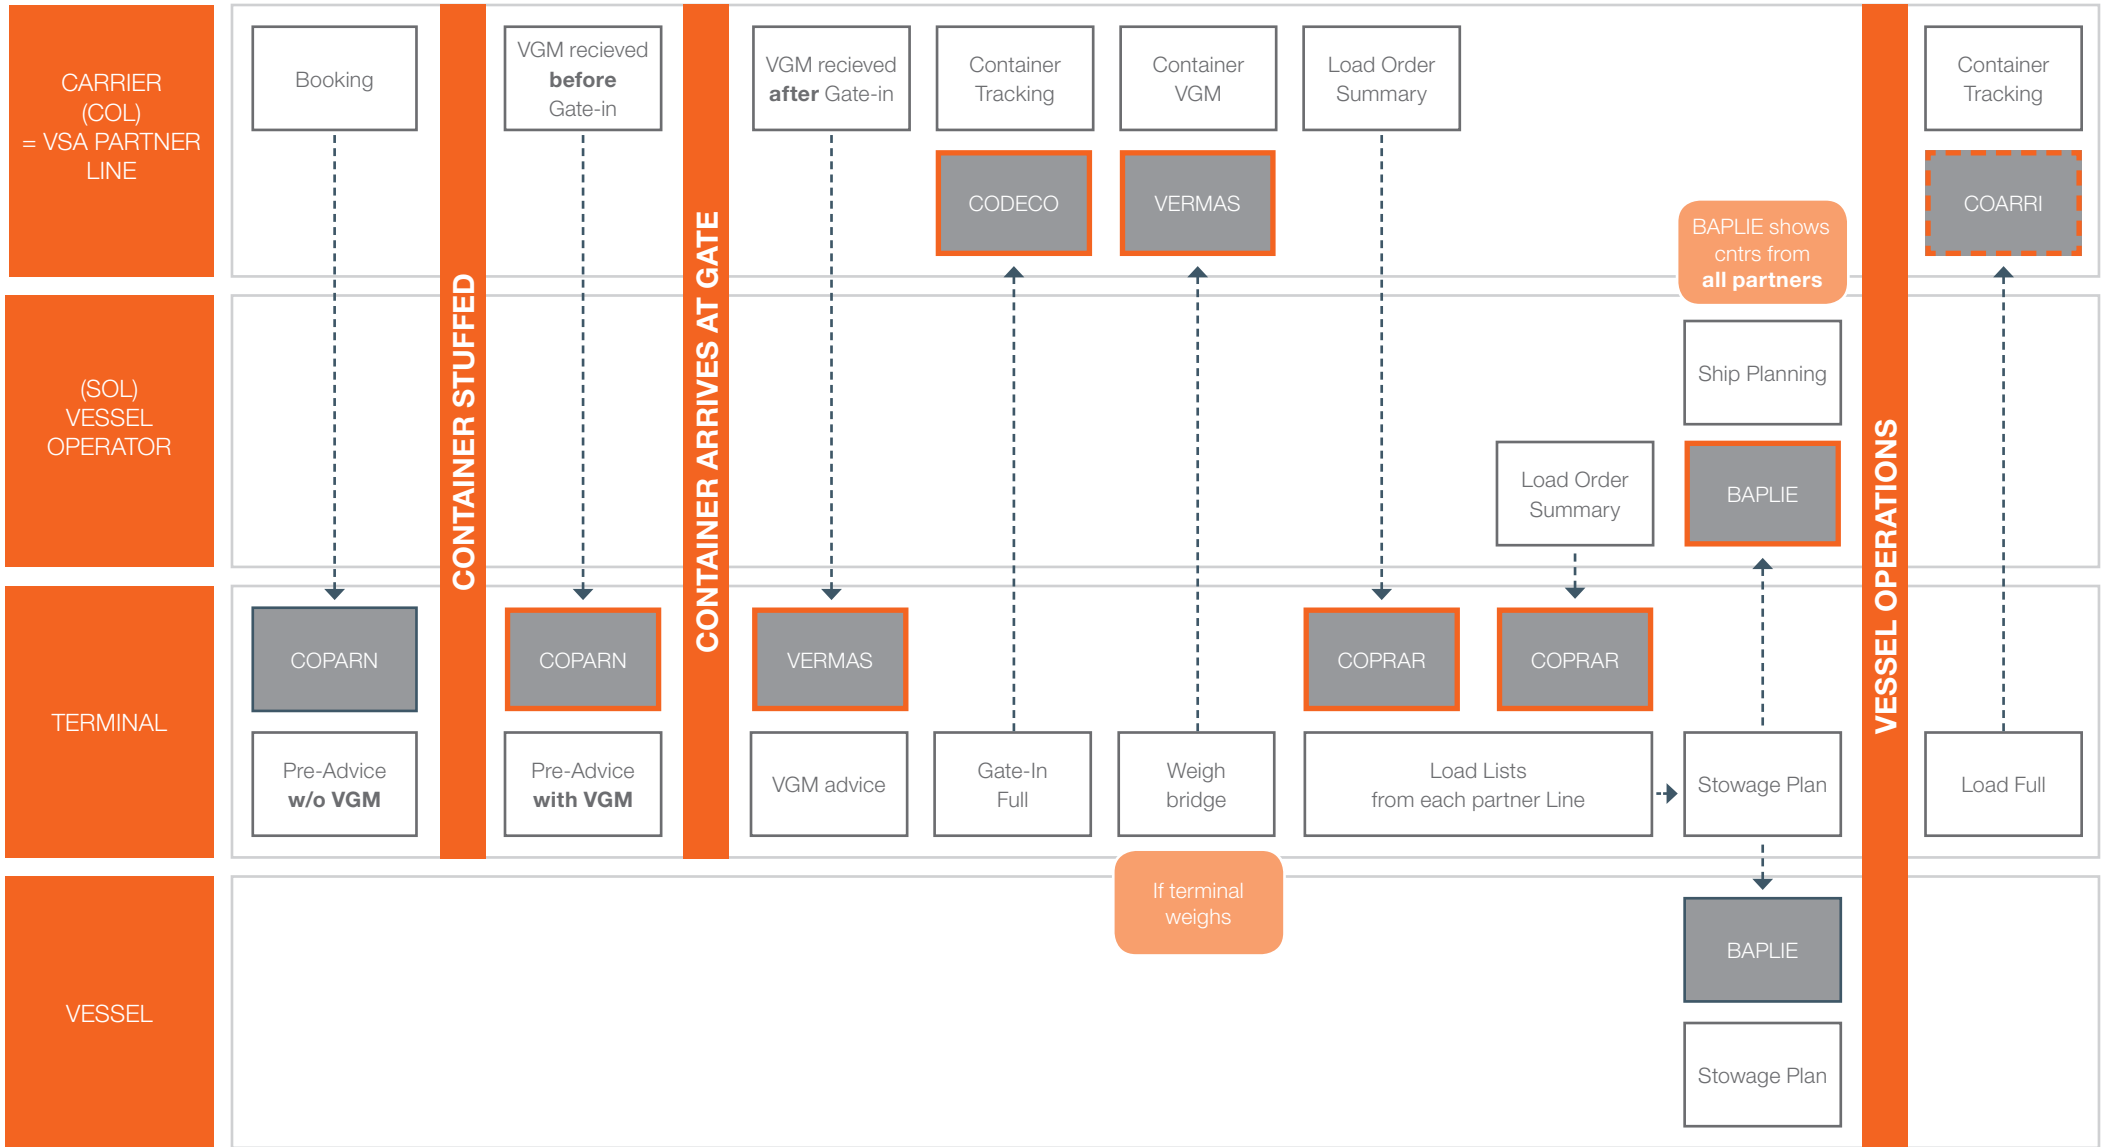

# VERIFIED GROSS MASS (VGM)

Grey box with orange border: VGM added to EDI message