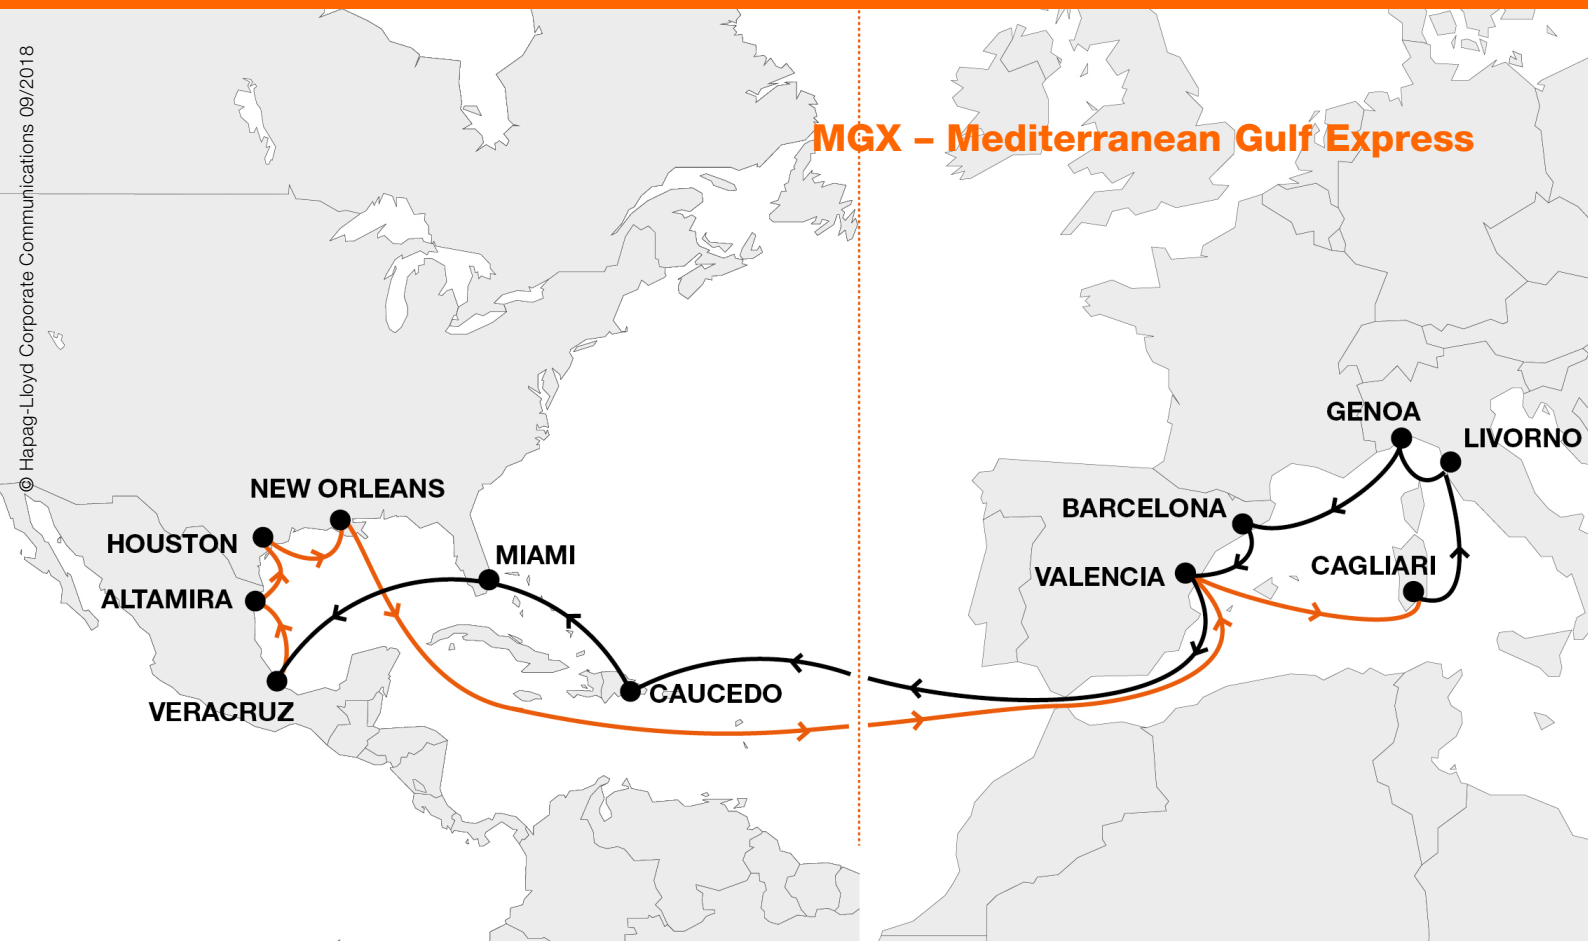

MGX – your reliable transatlantic service

between the Mediterranean and the Gulf of Mexico

At Hapag-Lloyd we know that schedule reliability is important for your business. We also recognize that potential delays due to e.g. weather, port congestion and other operational issues are an everyday reality in our industry. That is why we have decided to prepare for the next winter season by employing an additional vessel and adjusting our transit times for the MGX service.

Our Offer

- Improved schedule reliability
- Decreased risk of port omissions
- One of the fastest transit times in the market from Europe to Florida
- Weekly sailings directly connecting Italy and Spain to Florida, Mexico and US Gulf
- Call at Caucedo ensures connectivity to our entire Latin America service network
- Hubs in the Mediterranean connect the service to our comprehensive feeder network to and from Eastern Mediterranean, Black Sea, North Africa and the Middle East
- Local expertise with a wide range of Hapag-Lloyd offices

For more information please contact your local Hapag-Lloyd office.

www.hapag-lloyd.com

MGX – Mediterranean Gulf Express

WESTBOUND*	Departure day	Caucedo	Miami	Veracruz	Altamira	Houston	New Orleans
Arrival day		Sun	Wed	Sat	Mon	Fri	Tue
Cagliari	Sun	21	24	27	29	33	37
Livorno	Wed	18	21	24	26	30	34
Genoa	Fri	15	19	22	24	28	32
Barcelona	Sun	14	17	20	22	26	30
Valencia	Tue	12	15	18	20	24	28
Caucedo	Mon		2	5	7	11	15
Miami	Thu			2	4		
Veracruz	Sun				1	5	9
Altamira	Tue					3	7

Frequency: weekly

EASTBOUND*	Departure day	Valencia	Cagliari	Livorno	Genoa	Barcelona
Arrival day		Thu	Sat	Tue	Thu	Sat
Veracruz	Sun	25	27	30	32	34
Altamira	Tue	23	25	28	30	32
Houston	Sat	19	21	24	26	28
New Orleans	Tue	16	18	21	23	25